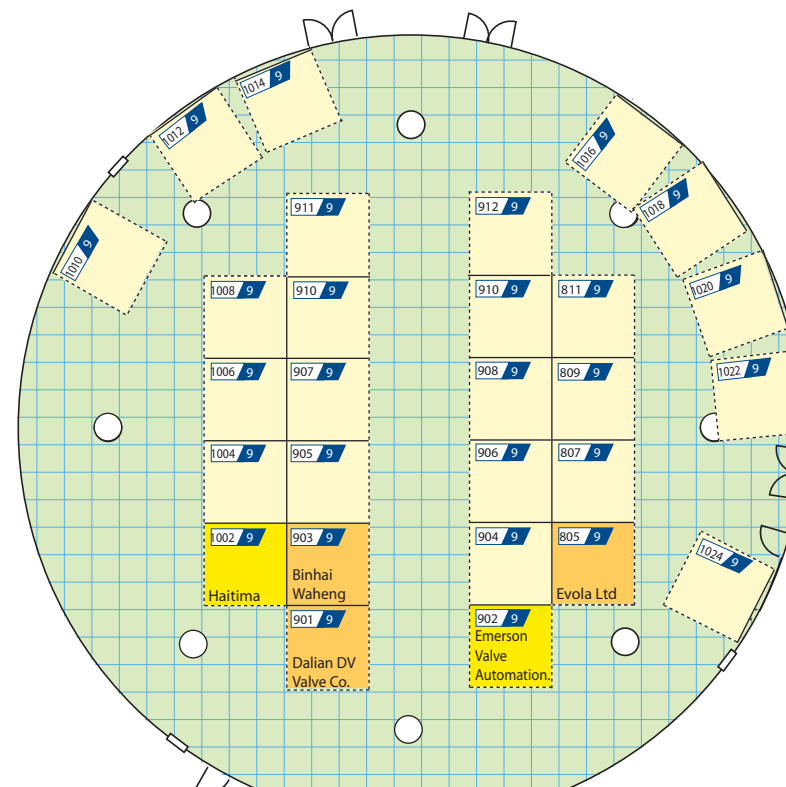

Sponsored by:
赞助商:

CRANE

ZY-TECH GLOBAL INDUSTRIES

Exhibition Rates

Single stand 3*3 metres: Euro 4500
Double stand 3*6 metres: Euro 9000
Triple stand 3*9 metres: Price on request

Stand space includes basic shell scheme.

Special requests:
• Corner stand with two open sides (+25% of standard fee)
• Corner stand with three open sides (+25% of standard fee)

For More Information:
Valve World Asia
Face-to-Face Service Desk
phone: +31 (0) 575 585 292
email: vw2007@kci-world.com

Index:	
	Sold
	Option
	Still Available

Floorplan is subject to change without prior notice

东方滨江大酒店
Oriental Riverside Hotel Shanghai